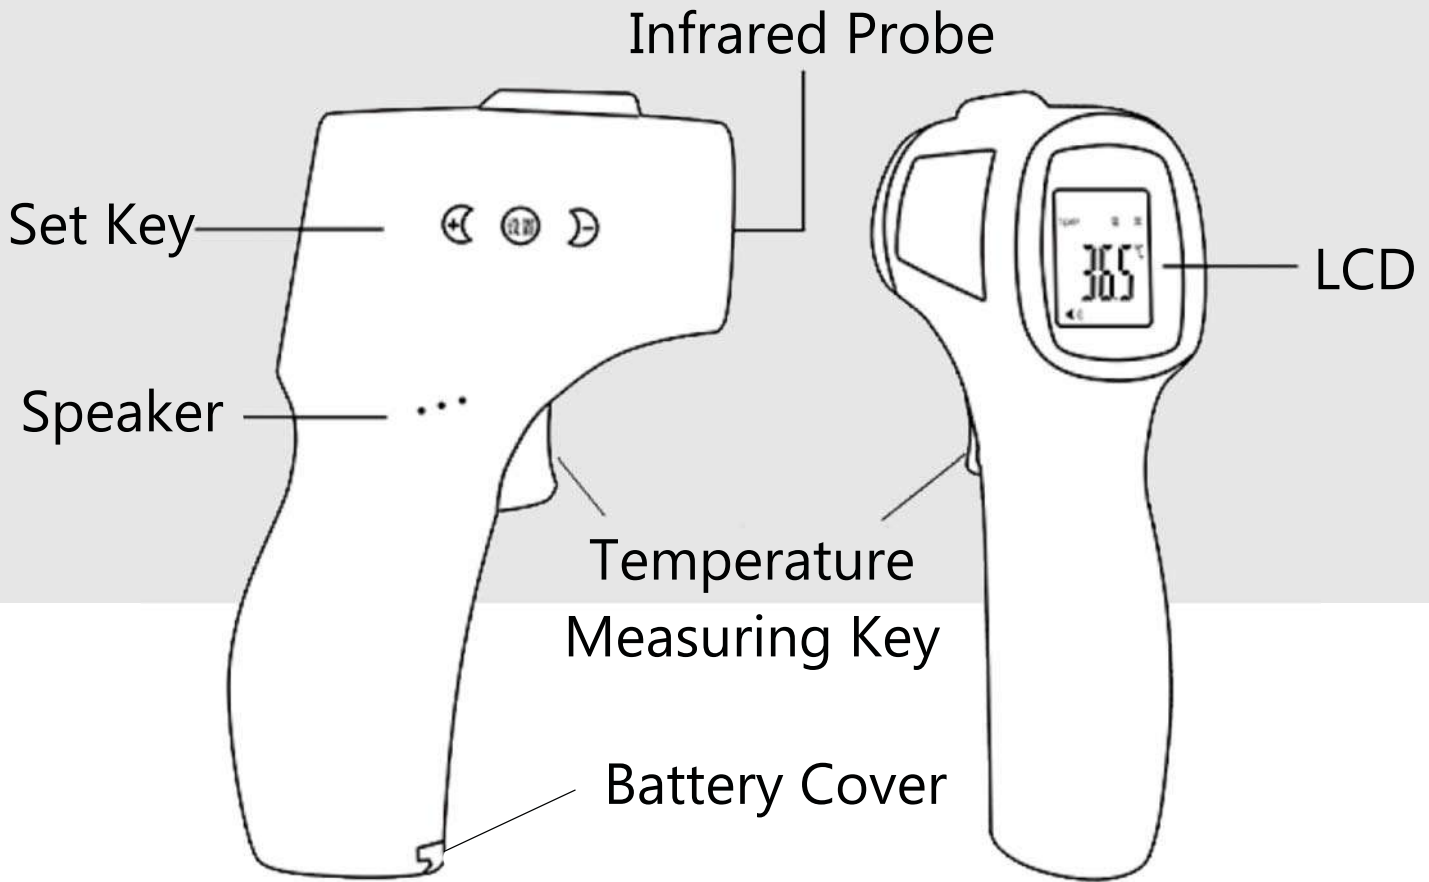

Non-Contact Infrared Thermometer BM IRT

Body
Temperature

Water
Temperature

Food
Temperature

Milk
Temperature

Backlight eye-catching prompt when the target temperature is higher than the set threshold.

The backlight is green when the measurement temperature is normal

The backlight is red when the temperature setting is exceeded

High Accuracy
Maximum temperature accuracy ± 0.2 °C

Non Contact Detection
Contact less infrared technology 1 to 5 cm

Large Display
Large and clear digital display

Auto Off
Turn auto off after 15 second

Beep Alarm
Alarm In case of high temperature

Quick
Detect body temperature in less than 1 second

Non Contact Measurement

It can be measured without touching
the skin to avoid cross infection

Measuring Range

Body Temperature Range	32.0-43.0 °C
Object Temperature Range	16-55 °C
Measuring Distance Range	1-5 CM, Perfect for 5cm
Automatic Turn-off About	15 s

Model	CW-1C
Detect Method	Touchless
Detect Range	34°C~43°C
Detect Distance	1CM~5CM
Max. Tolerance	34°C~43°C _± 0.2°C
Display Aeaolution	0.1°C
Detect Environment	0°C~40°C RH ≤ 85%
Storage Environment	-10°C~50°C RH ≤ 85%
Battery	DC 3V (2 R6 AA Battery)
Backlight	Green and Red
Display Unit	Celsius or Fahrenheit
Auto Shut Down	15 Seconds
Size	150 x 84 x 42 mm
Weight	170 gm