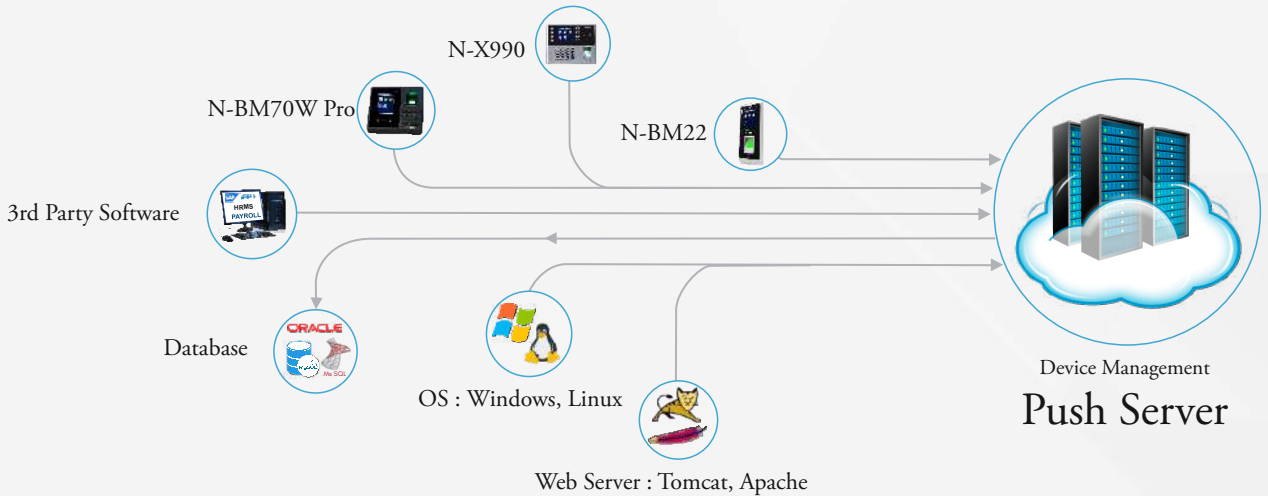

Device Management Push Server

- Real Time updation of Attendance data to your third party application Processing
- DMPS designed to support huge load
- Excellent data and biometrics machine management functions inside the software
- DMPS can be deployed on both LAN or WAN
- Logs Table is created on the basis of Month & Year to balance the load on server and the same realtime data can be insert to your third party application
- Supports all the leading cloud server provider like Amazon, Google, NxtGen etc.
- Set user expiration rule by DMP Server
- User Online Enrollment by DMP Server